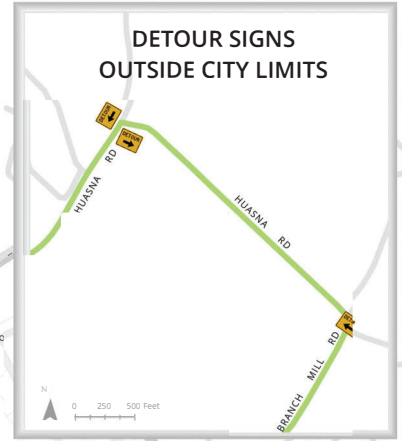

CITY OF ARROYO GRANDE California

HARVEST FESTIVAL PARADE ROAD CLOSURE MAP

This map shows road closures, detour routes, parade routes, and locations of equipment needed for the 2024 Arroyo Grande Harvest Festival Parade. Water barricades and cones are each labeled with the total number needed at each location.

- DETOUR LEFT - 14 TOTAL
- DETOUR RIGHT - 13 TOTAL
- LEFT TURN ONLY - 1 TOTAL
- NO LEFT TURN - 2 TOTAL
- NO RIGHT TURN - 3 TOTAL
- ROAD CLOSED TO THROUGH TRAFFIC - 9 TOTAL
- ROAD CLOSED - 15 TOTAL
- ROAD CLOSED AHEAD - 5 TOTAL
- SIGN BOARD TRAILER - 2 TOTAL
- TRAFFIC CONES - 158 TOTAL
- WATER BARRICADES - 93 TOTAL
- NO PARKING 09/23 1500 HRS TO 09/24 1800 HRS
- NO PARKING 09/24 0500-1800 HRS
- NO PARKING 09/24 0500-1300 HRS
- DETOUR ROUTE
- PARADE ROUTE
- PARADE STAGING
- ROAD CLOSURE
- ARROYO GRANDE CITY LIMITS